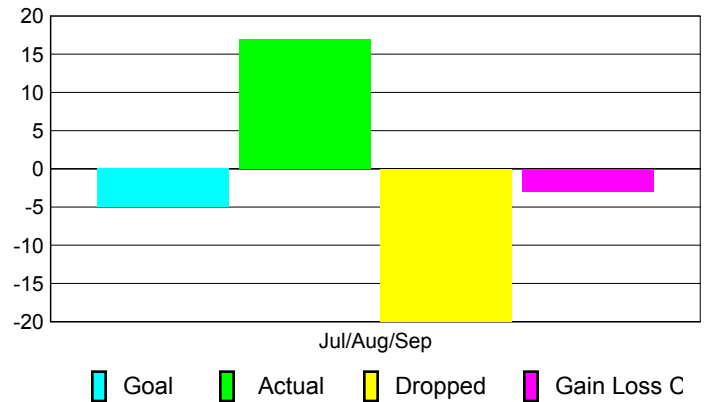

Membership Results 2010-2011

Goal, New, Dropped, Gain/Loss